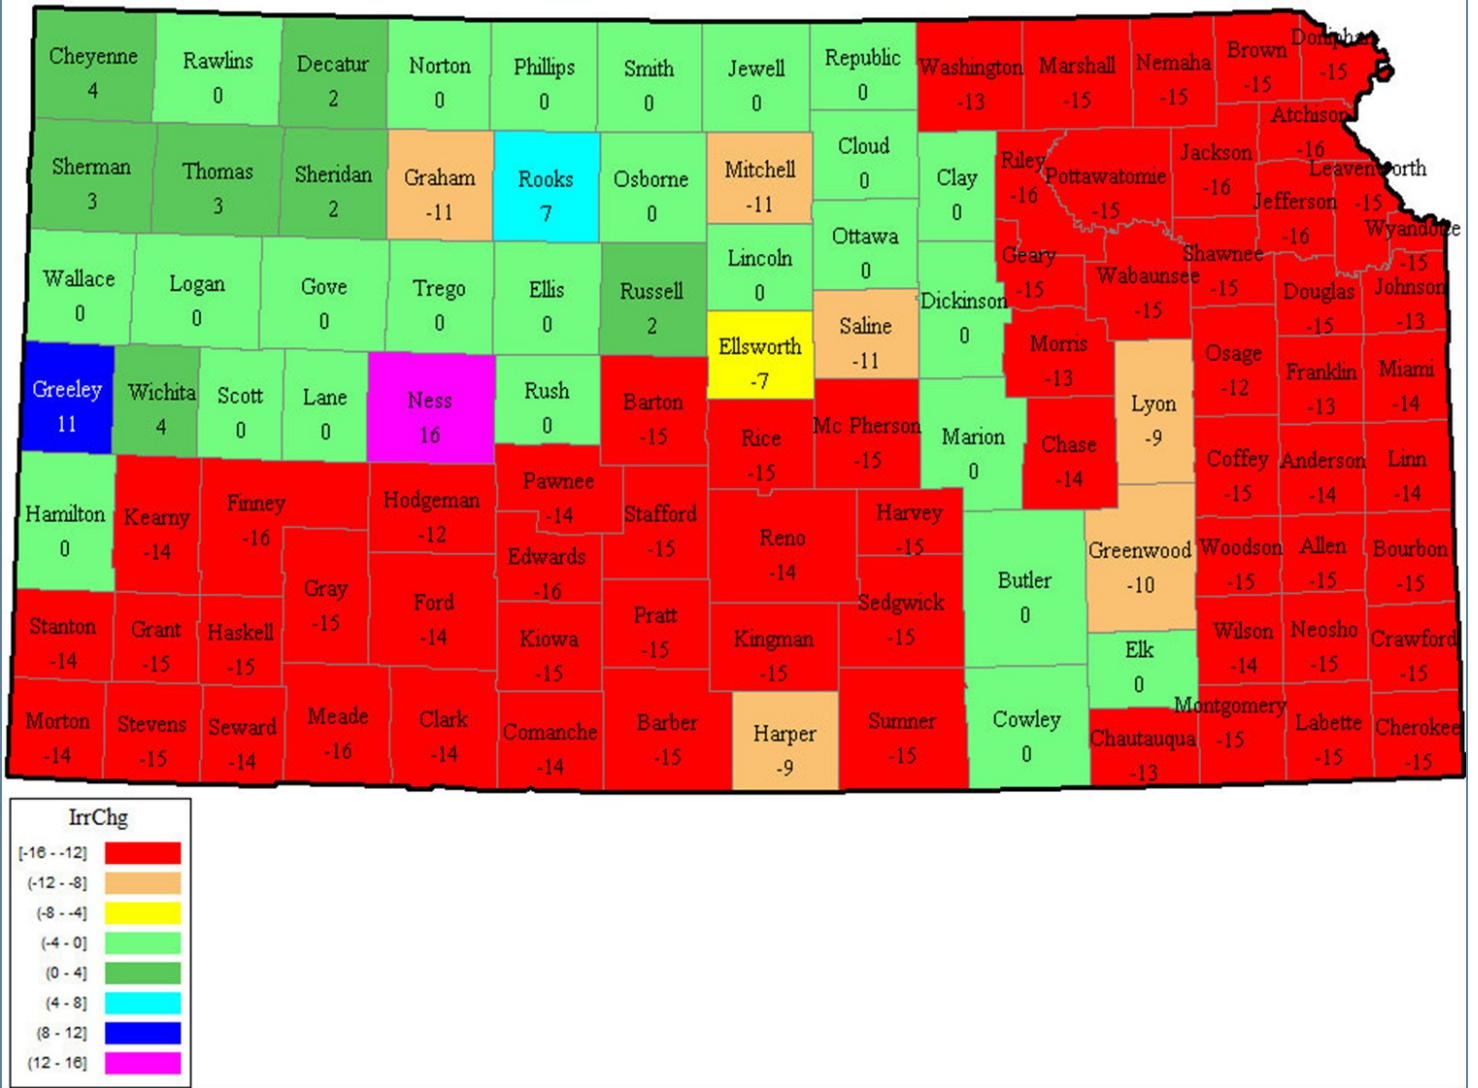

Kansas Corn Yield Protection 2012 Base Rate Changes - Irrigated

Kansas Corn Yield Protection 2012 Base Rate Changes - Non-Irrigated